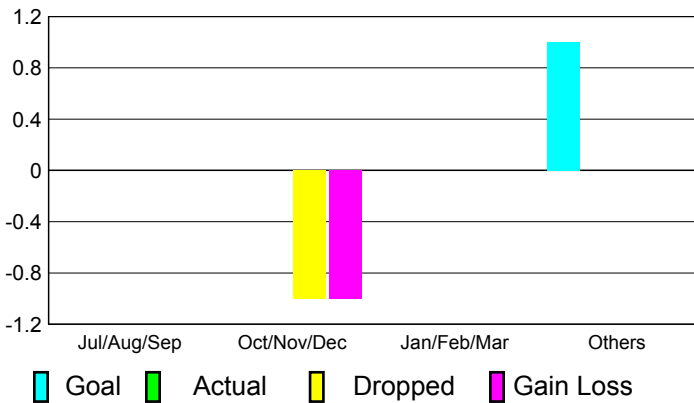

2010-2011 GMT Reports for District (or Undistricted) **District 14 P**

GMT: **STEVEN D SHERER**

Location: **PENNSYLVANIA**

GMT CA: **1**

CLUBS

**Club Results
2010-2011**

**Clubs
2009-2010**

Month	New Club Goal	Actual New Clubs	Actual Dropped Clubs	Gain/Loss of Clubs	Gain/Loss of Clubs
Jul/Aug/Sep	0	0	0	0	0
Oct/Nov/Dec	0	0	-1	-1	0
Jan/Feb/Mar	0	0	0	0	0
Apr/May/June	1	0	0	0	0
Totals	1	0	-1	-1	0

Club Results 2010-2011

Goal, New, Dropped, Gain/Loss

Comparison of Club Gain/Loss

Current Year Compared to the Previous Year

YTD Status Quo Clubs 2010-2011

Status Quo Clubs Compared to Status Quo Members

MEMBERSHIP