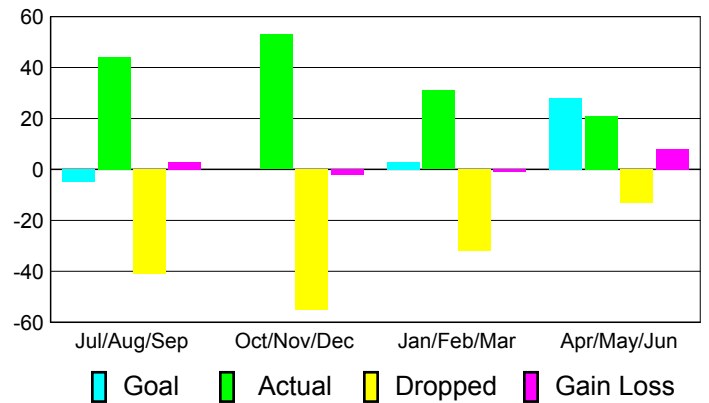

Membership Results 2010-2011

Goal, New, Dropped, Gain/Loss

Comparison of Membership Gain/Loss

Current Year Compared to the Previous Year