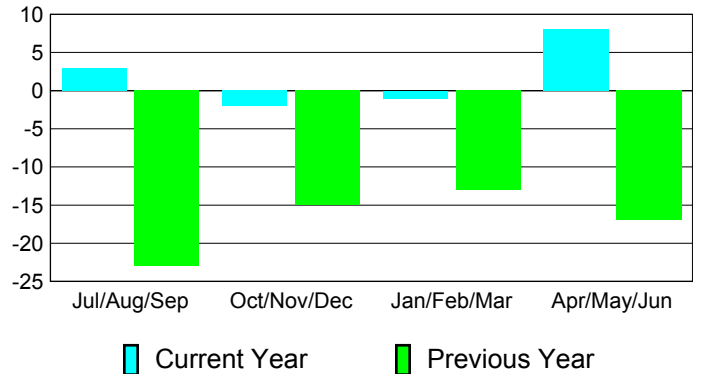

**Membership Results
2010-2011**

**Membership
2009-2010**

Month	Net Memb Goal	Actual New Memb	Actual Dropped Memb	Gain/Loss of Memb	Gain/Loss of Memb
Jul/Aug/Sep	-5	44	-41	3	-23
Oct/Nov/Dec	0	53	-55	-2	-15
Jan/Feb/Mar	3	31	-32	-1	-13
Apr/May/June	28	21	-13	8	-17
Totals	26	149	-141	8	-68

Membership Results 2010-2011

Goal, New, Dropped, Gain/Loss

Comparison of Membership Gain/Loss

Current Year Compared to the Previous Year

Gender Comparison 2010-2011

Jul/Aug/Sep

Oct/Nov/Dec

Jan/Feb/Mar

Apr/May/June

Male

Female